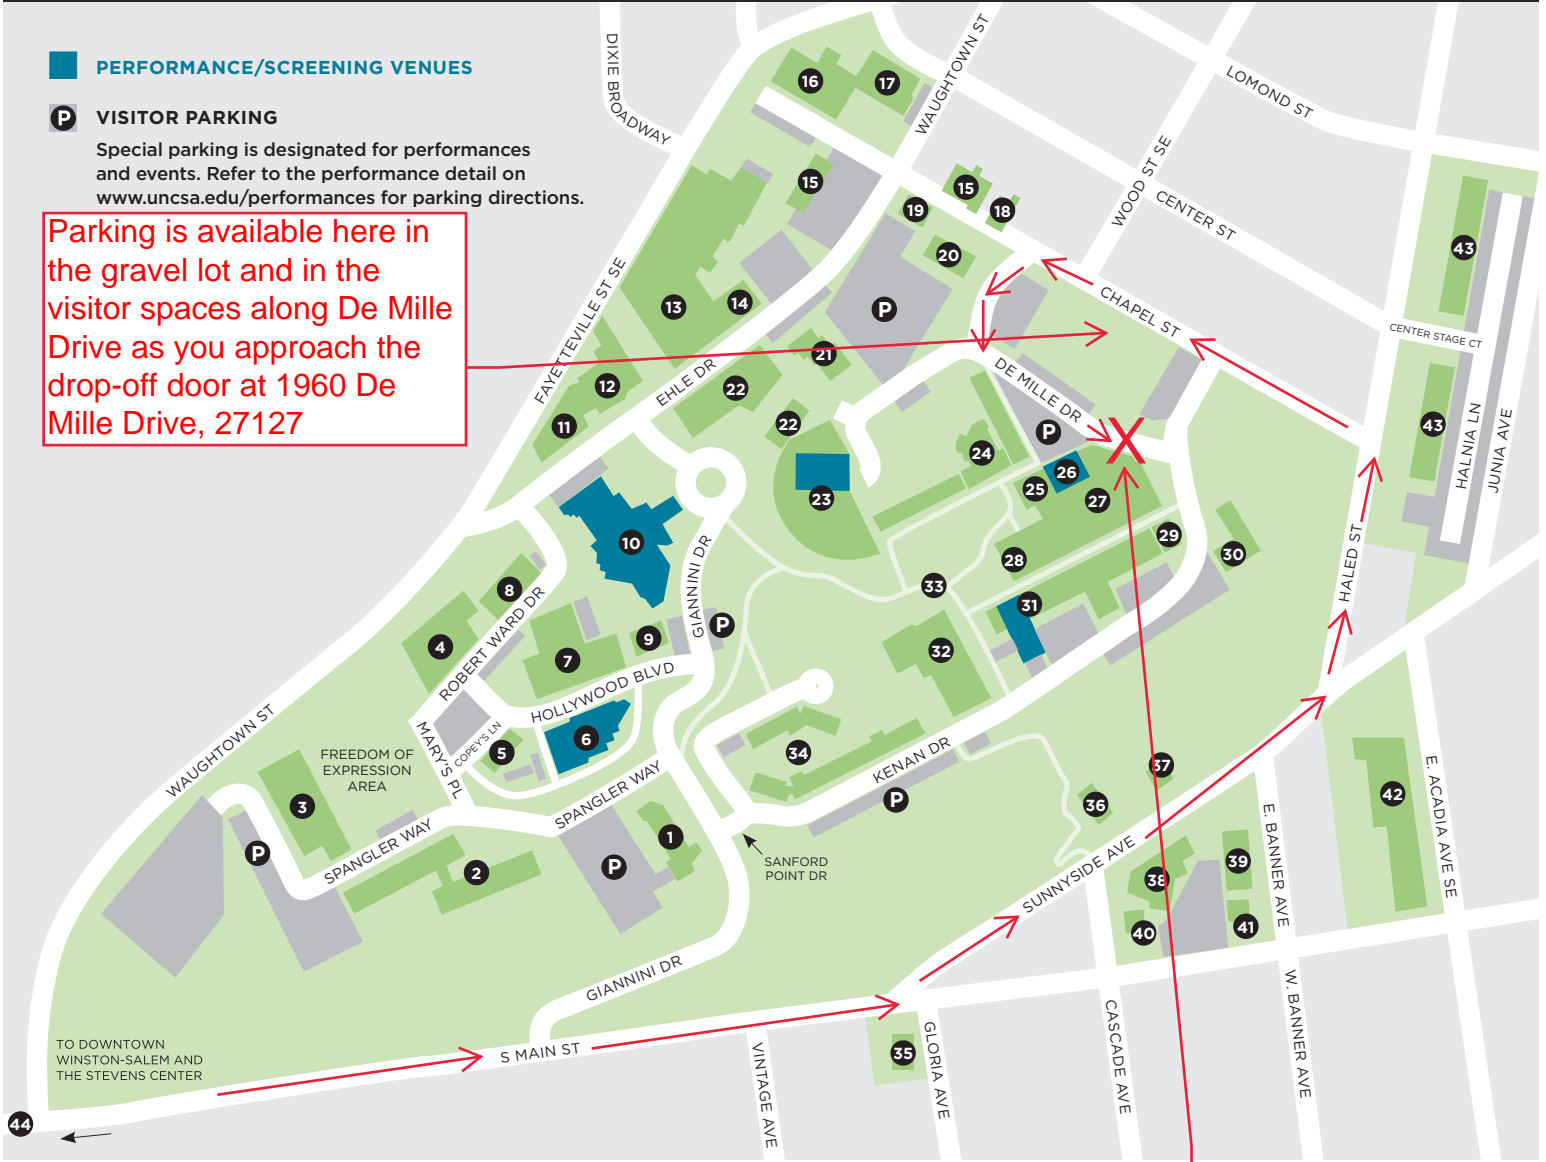

PERFORMANCE/SCREENING VENUES

P VISITOR PARKING

Special parking is designated for performances and events. Refer to the performance detail on www.uncsa.edu/performances for parking directions.

Parking is available here in the gravel lot and in the visitor spaces along De Mille Drive as you approach the drop-off door at 1960 De Mille Drive, 27127

The drop-off point for Acting Out classes meeting on campus is at 1960 DeMille Drive, 27127. The door is marked with an X in the map above and in the photo to the left.