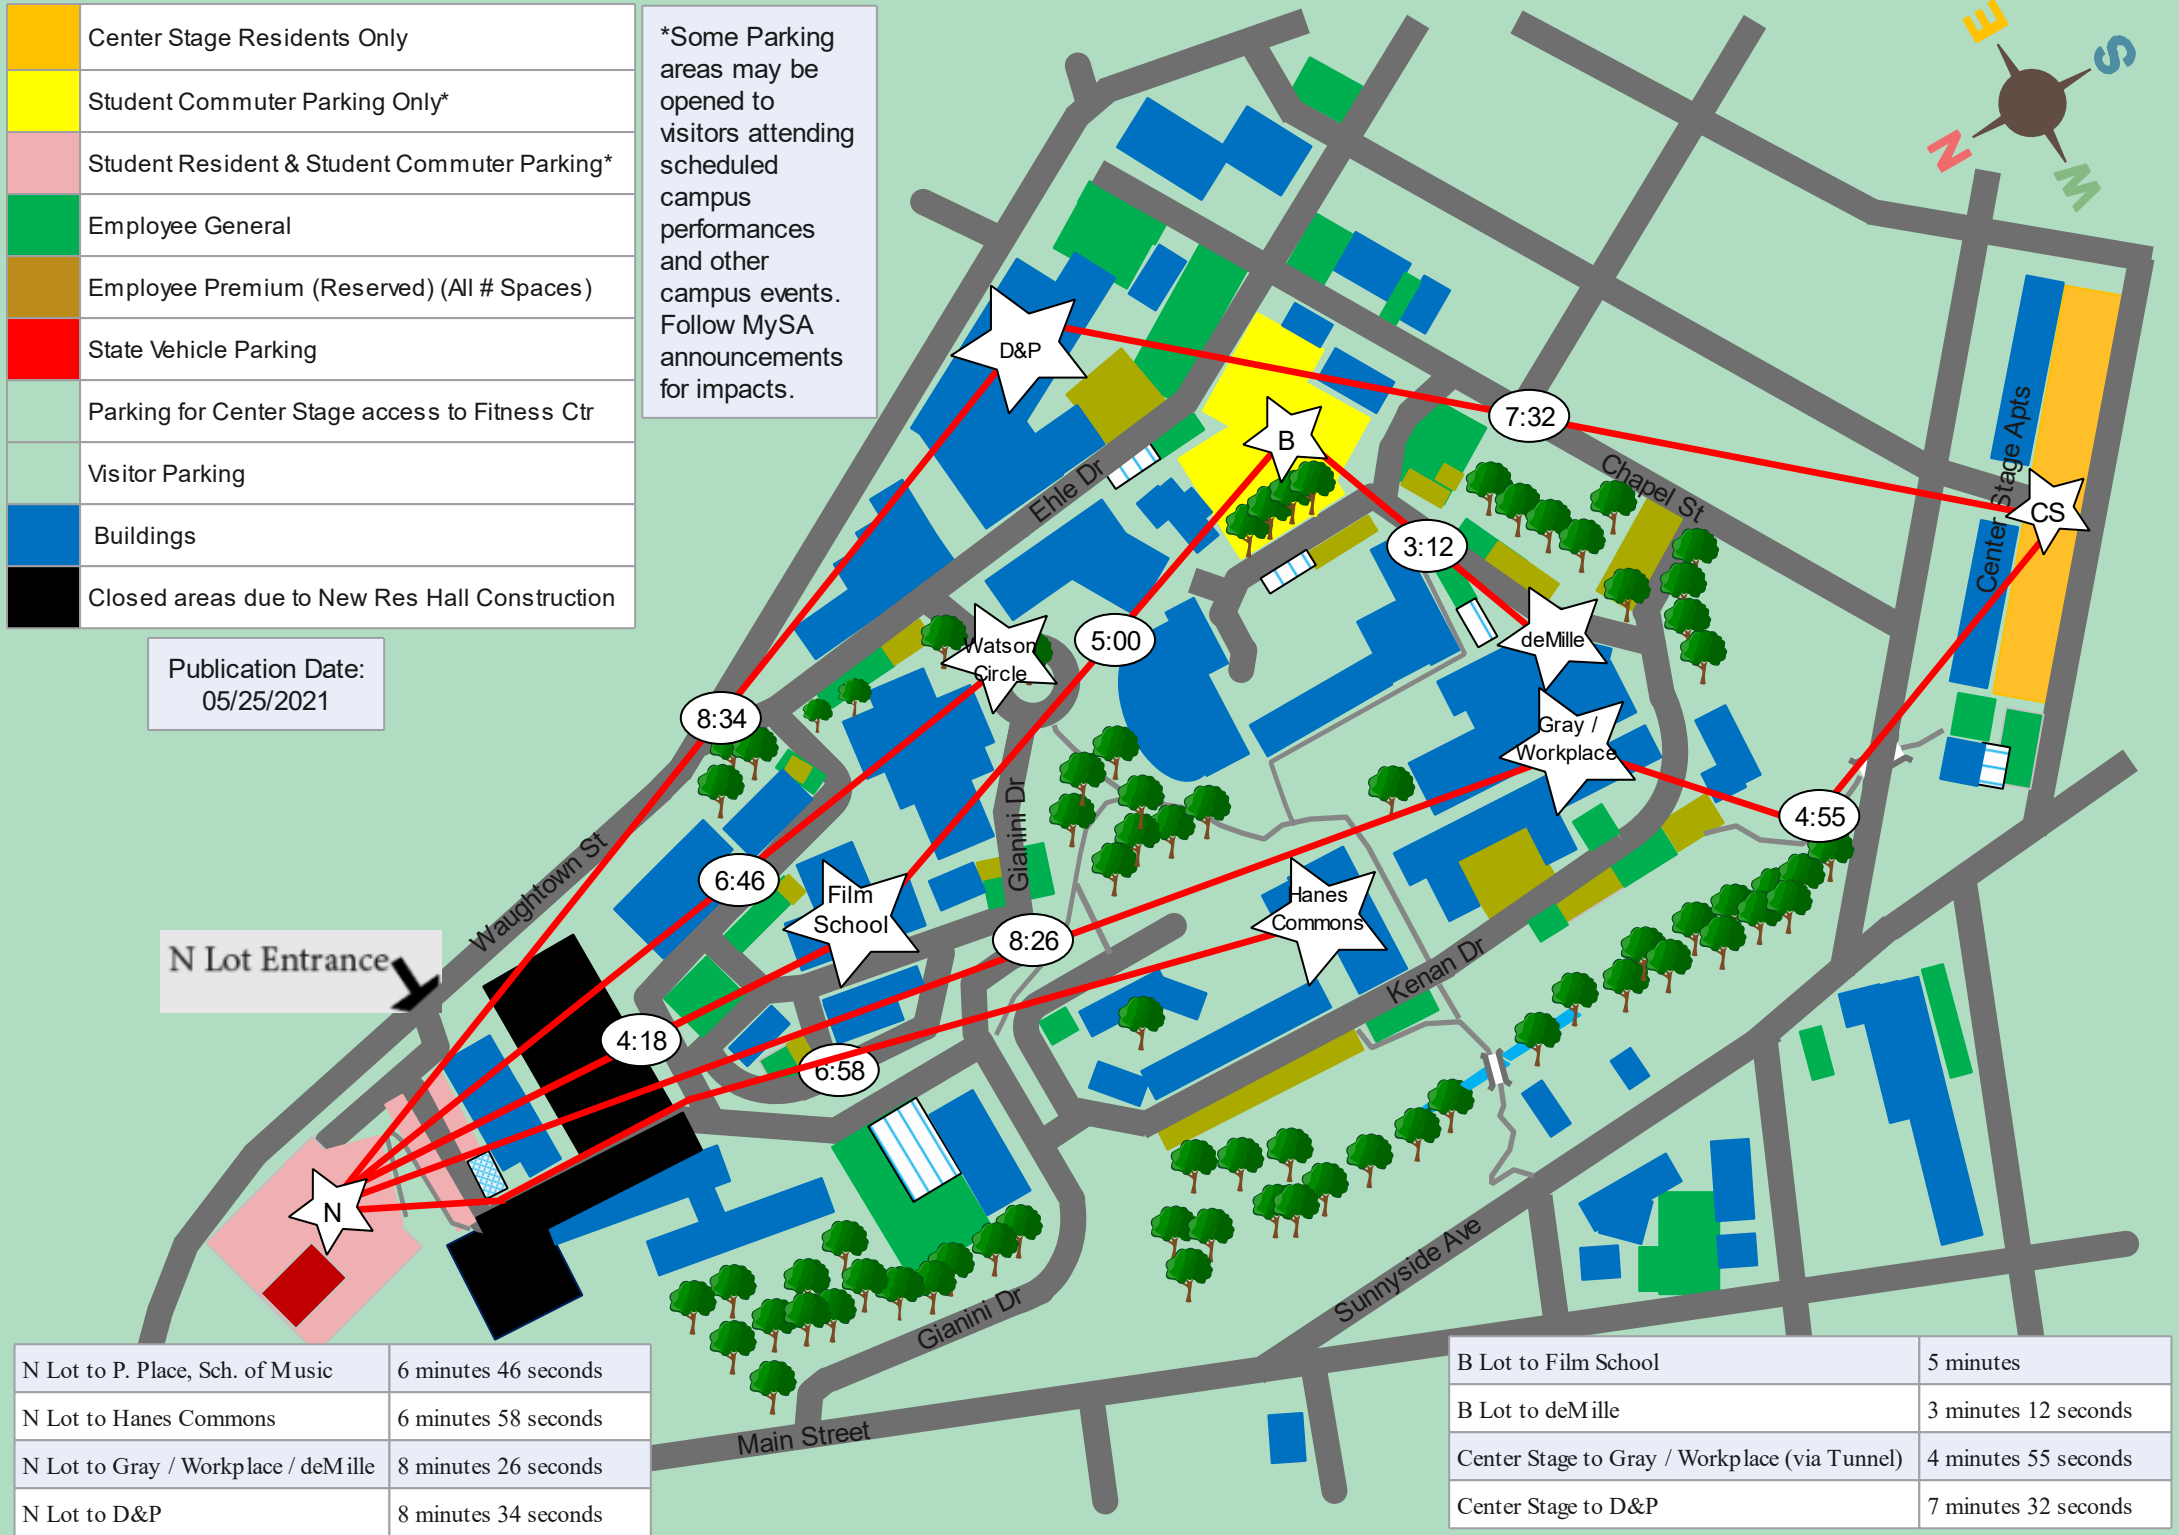

	Center Stage Residents Only
	Student Commuter Parking Only*
	Student Resident & Student Commuter Parking*
	Employee General
	Employee Premium (Reserved) (All # Spaces)
	State Vehicle Parking
	Parking for Center Stage access to Fitness Ctr
	Visitor Parking
	Buildings
	Closed areas due to New Res Hall Construction

*Some Parking areas may be opened to visitors attending scheduled campus performances and other campus events. Follow MySA announcements for impacts.

Publication Date:
05/25/2021

N Lot to P. Place, Sch. of Music	6 minutes 46 seconds
N Lot to Hanes Commons	6 minutes 58 seconds
N Lot to Gray / Workplace / deMille	8 minutes 26 seconds
N Lot to D&P	8 minutes 34 seconds

B Lot to Film School	5 minutes
B Lot to deMille	3 minutes 12 seconds
Center Stage to Gray / Workplace (via Tunnel)	4 minutes 55 seconds
Center Stage to D&P	7 minutes 32 seconds